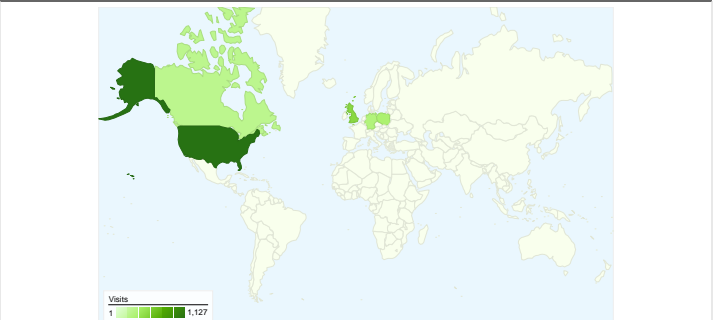

Map Overlay world