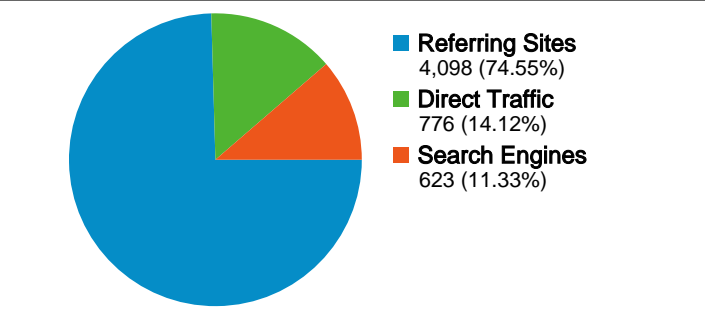

Traffic Sources Overview

Content Overview

Pages	Pageviews	% Pageviews
/bestwebgallery-com-vs-	3,061	22.73%
/	2,744	20.37%
/browse/	681	5.06%
/browse/page-2.htm	411	3.05%
/challenge/	410	3.04%