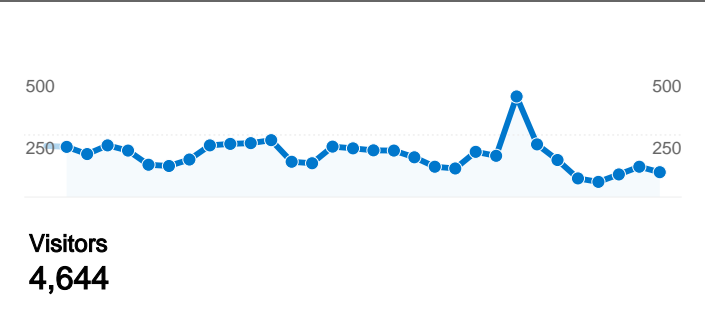

Site Usage

5,497 Visits

60.94% Bounce Rate

13,469 Pageviews

00:01:50 Avg. Time on Site

2.45 Pages/Visit

82.92% % New Visits

Visitors Overview

4,644 people visited this site

-  **5,497** Visits
-  **4,644** Absolute Unique Visitors
-  **13,469** Pageviews
-  **2.45** Average Pageviews
-  **00:01:50** Time on Site
-  **60.94%** Bounce Rate
-  **82.99%** New Visits

All traffic sources sent a total of 5,497 visits

-  14.12% Direct Traffic
-  74.55% Referring Sites
-  11.33% Search Engines

Top Traffic Sources

| Sources | Visits | % visits | Keywords | Visits | % visits |
|--------------------------------|--------|----------|-----------------|--------|----------|
| webdesignerwall.com (referral) | 2,925 | 53.21% | firefox vs ie | 33 | 5.30% |
| (direct) ((none)) | 776 | 14.12% | diarionecochea | 25 | 4.01% |
| google (organic) | 529 | 9.62% | merix.pl | 24 | 3.85% |
| forums.rlfans.com (referral) | 174 | 3.17% | xhtml challenge | 22 | 3.53% |
| urbantrash.net (referral) | 80 | 1.46% | dailymotion.fr | 20 | 3.21% |

5,497 visits came from 116 countries/territories

Site Usage

| Visits 5,497 % of Site Total: 100.00% | Pages/Visit 2.45 Site Avg: 2.45 (0.00%) | Avg. Time on Site 00:01:50 Site Avg: 00:01:50 (0.00%) | % New Visits 82.99% Site Avg: 82.92% (0.09%) | Bounce Rate 60.94% Site Avg: 60.94% (0.00%) | |
|--|--|--|---|--|-------------|
| Country/Territory | Visits | Pages/Visit | Avg. Time on Site | % New Visits | Bounce Rate |
| United States | 1,127 | 2.30 | 00:01:12 | 88.91% | 64.24% |
| United Kingdom | 502 | 2.06 | 00:00:54 | 90.04% | 70.52% |
| Poland | 335 | 2.36 | 00:04:11 | 41.79% | 59.10% |
| Germany | 299 | 2.61 | 00:01:36 | 81.61% | 64.21% |
| Canada | 235 | 2.12 | 00:01:41 | 91.49% | 56.60% |
| Italy | 214 | 3.61 | 00:02:29 | 62.15% | 45.33% |
| Turkey | 210 | 2.57 | 00:01:10 | 74.76% | 61.90% |
| India | 202 | 3.62 | 00:03:11 | 81.68% | 47.52% |
| Spain | 172 | 2.83 | 00:03:19 | 70.35% | 51.16% |
| France | 152 | 2.49 | 00:01:13 | 90.79% | 55.26% |