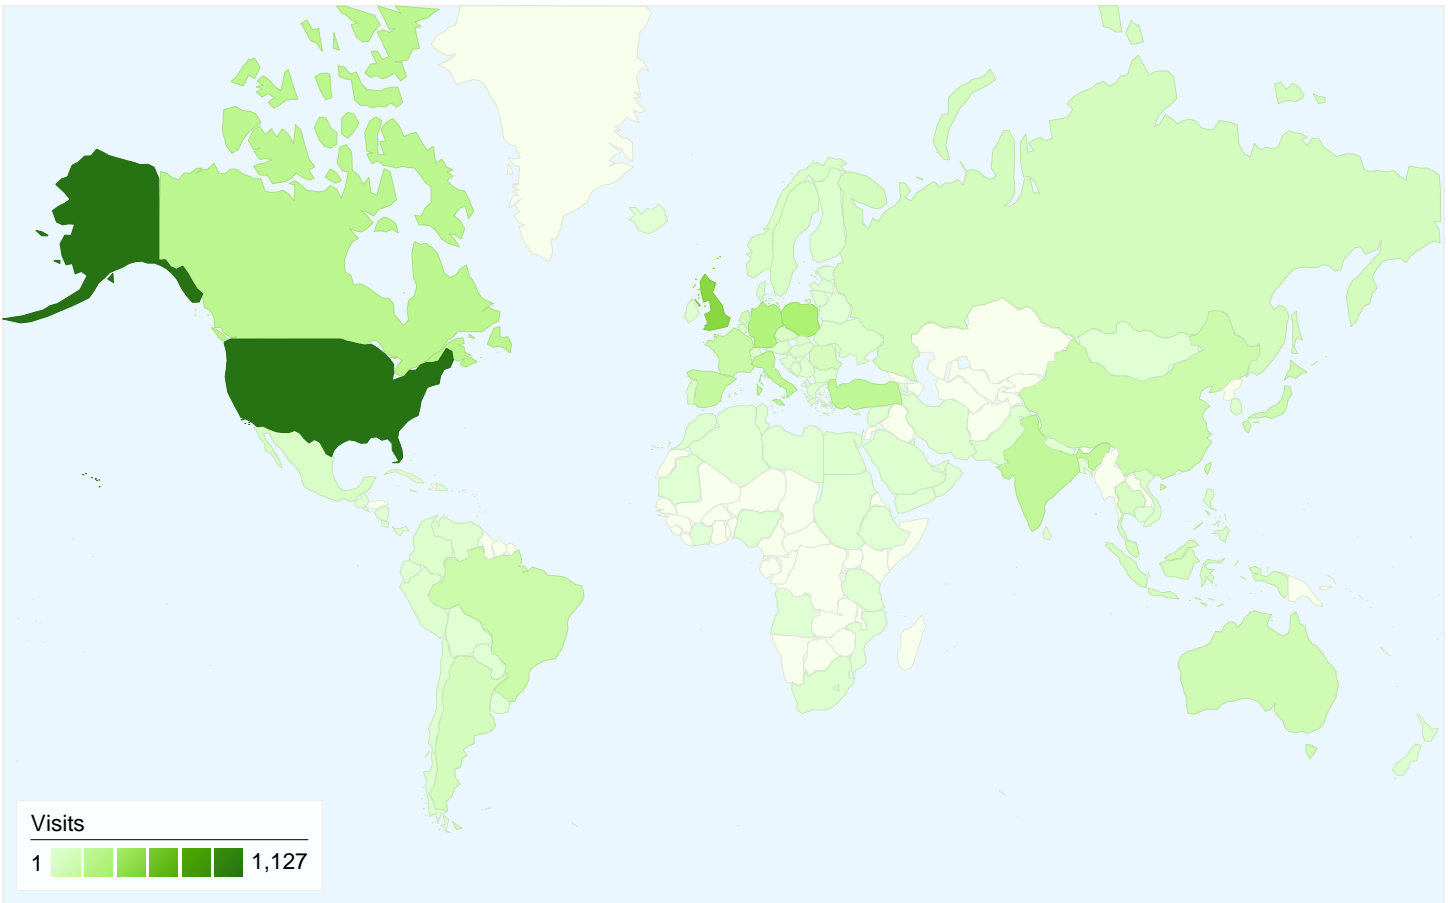

4,644 people visited this site

-  **5,497** Visits
-  **4,644** Absolute Unique Visitors
-  **13,469** Pageviews
-  **2.45** Average Pageviews
-  **00:01:50** Time on Site
-  **60.94%** Bounce Rate
-  **82.99%** New Visits

All traffic sources sent a total of 5,497 visits

-  14.12% Direct Traffic
-  74.55% Referring Sites
-  11.33% Search Engines

Top Traffic Sources

| Sources | Visits | % visits | Keywords | Visits | % visits |
|--------------------------------|--------|----------|-----------------|--------|----------|
| webdesignerwall.com (referral) | 2,925 | 53.21% | firefox vs ie | 33 | 5.30% |
| (direct) ((none)) | 776 | 14.12% | diarionecochea | 25 | 4.01% |
| google (organic) | 529 | 9.62% | merix.pl | 24 | 3.85% |
| forums.rlfans.com (referral) | 174 | 3.17% | xhtml challenge | 22 | 3.53% |
| urbantrash.net (referral) | 80 | 1.46% | dailymotion.fr | 20 | 3.21% |

5,497 visits came from 116 countries/territories

Site Usage

| Visits 5,497 % of Site Total: 100.00% | Pages/Visit 2.45 Site Avg: 2.45 (0.00%) | Avg. Time on Site 00:01:50 Site Avg: 00:01:50 (0.00%) | % New Visits 82.99% Site Avg: 82.92% (0.09%) | Bounce Rate 60.94% Site Avg: 60.94% (0.00%) | |
|--|--|--|---|--|-------------|
| Country/Territory | Visits | Pages/Visit | Avg. Time on Site | % New Visits | Bounce Rate |
| United States | 1,127 | 2.30 | 00:01:12 | 88.91% | 64.24% |
| United Kingdom | 502 | 2.06 | 00:00:54 | 90.04% | 70.52% |
| Poland | 335 | 2.36 | 00:04:11 | 41.79% | 59.10% |
| Germany | 299 | 2.61 | 00:01:36 | 81.61% | 64.21% |
| Canada | 235 | 2.12 | 00:01:41 | 91.49% | 56.60% |
| Italy | 214 | 3.61 | 00:02:29 | 62.15% | 45.33% |
| Turkey | 210 | 2.57 | 00:01:10 | 74.76% | 61.90% |
| India | 202 | 3.62 | 00:03:11 | 81.68% | 47.52% |
| Spain | 172 | 2.83 | 00:03:19 | 70.35% | 51.16% |
| France | 152 | 2.49 | 00:01:13 | 90.79% | 55.26% |