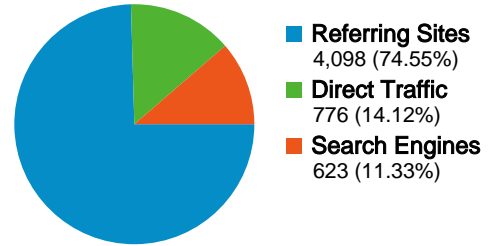

Site Usage

5,497 Visits

60.94% Bounce Rate

13,469 Pageviews

00:01:50 Avg. Time on Site

2.45 Pages/Visit

82.92% % New Visits

Visitors Overview

4,644 people visited this site

-  **5,497** Visits
-  **4,644** Absolute Unique Visitors
-  **13,469** Pageviews
-  **2.45** Average Pageviews
-  **00:01:50** Time on Site
-  **60.94%** Bounce Rate
-  **82.99%** New Visits

All traffic sources sent a total of 5,497 visits

-  14.12% Direct Traffic
-  74.55% Referring Sites
-  11.33% Search Engines

Top Traffic Sources

| Sources | Visits | % visits | Keywords | Visits | % visits |
|--------------------------------|--------|----------|-----------------|--------|----------|
| webdesignerwall.com (referral) | 2,925 | 53.21% | firefox vs ie | 33 | 5.30% |
| (direct) ((none)) | 776 | 14.12% | diarionecochea | 25 | 4.01% |
| google (organic) | 529 | 9.62% | merix.pl | 24 | 3.85% |
| forums.rlfans.com (referral) | 174 | 3.17% | xhtml challenge | 22 | 3.53% |
| urbantrash.net (referral) | 80 | 1.46% | dailymotion.fr | 20 | 3.21% |

5,497 visits came from 116 countries/territories

Site Usage

| Visits 5,497 % of Site Total: 100.00% | Pages/Visit 2.45 Site Avg: 2.45 (0.00%) | Avg. Time on Site 00:01:50 Site Avg: 00:01:50 (0.00%) | % New Visits 82.99% Site Avg: 82.92% (0.09%) | Bounce Rate 60.94% Site Avg: 60.94% (0.00%) | |
|--|--|--|---|--|-------------|
| Country/Territory | Visits | Pages/Visit | Avg. Time on Site | % New Visits | Bounce Rate |
| United States | 1,127 | 2.30 | 00:01:12 | 88.91% | 64.24% |
| United Kingdom | 502 | 2.06 | 00:00:54 | 90.04% | 70.52% |
| Poland | 335 | 2.36 | 00:04:11 | 41.79% | 59.10% |
| Germany | 299 | 2.61 | 00:01:36 | 81.61% | 64.21% |
| Canada | 235 | 2.12 | 00:01:41 | 91.49% | 56.60% |
| Italy | 214 | 3.61 | 00:02:29 | 62.15% | 45.33% |
| Turkey | 210 | 2.57 | 00:01:10 | 74.76% | 61.90% |
| India | 202 | 3.62 | 00:03:11 | 81.68% | 47.52% |
| Spain | 172 | 2.83 | 00:03:19 | 70.35% | 51.16% |
| France | 152 | 2.49 | 00:01:13 | 90.79% | 55.26% |